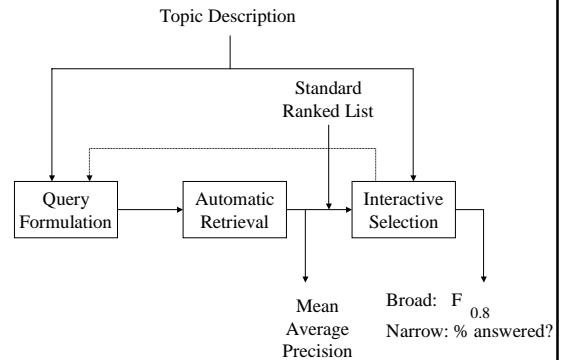

## What's New in 2002?

- Schedule
  - Nov: guidelines    Jan: start    Jun: submit
- Sharable resources
  - Data collection interface, MT for any query language
- Documents
  - English, French, German
- Topics
  - 8 narrow, 2 broad?
- Experiment design
  - Optionally group searchers by language skill